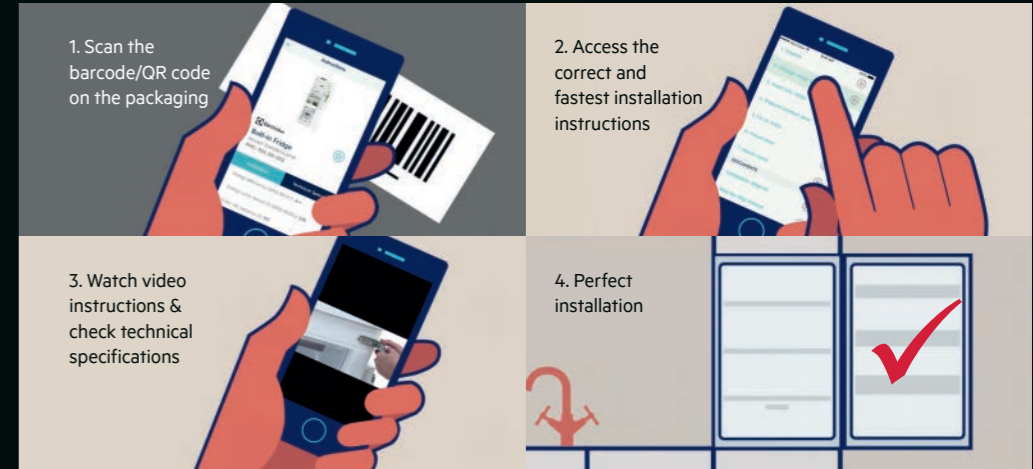

INSTALLER APP

QUICK & EASY INSTALLATION

EASY

Only **ONE** Torx T20 screwdriver to install ALL appliances.

QUICK

Not having to change tools saves time.

FIRST TO MARKET

The first manufacturer to design an installation app specifically for professional installers.

SCAN

Scan or search the product to access all the technical specifications and installation videos.

INTUITIVE INSTALLER APP MADE BY PROFESSIONALS FOR PROFESSIONALS

Discover the correct and fastest way of installing AEG, Electrolux and Zanussi appliances. An app exclusively for professional appliance installers.