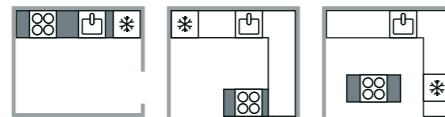

RECIRCULATION VERSION

Rear Ductless

Half-Pipe base Vent with Universal Recirculation kit

Fitting situations for U1

Fitting situations for U2

For Half-Piping bottom Vent installation, order The Universal Ducting Kit M2CKCF01