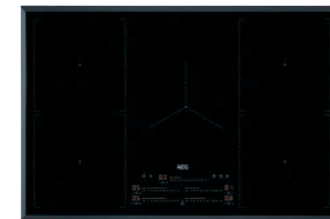

80cm SenseBoil™ with Bridge Induction Hob