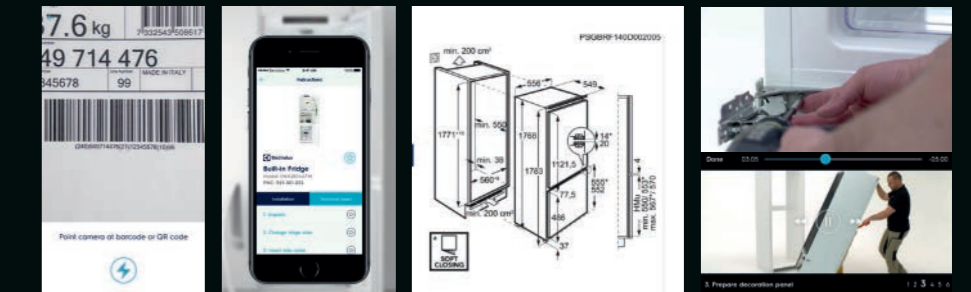

INSTALLER APP

QUICK & EASY INSTALLATION

EASY

Only **ONE** Torx T20 screwdriver to install ALL appliances.

QUICK

Not having to change tools saves time.

FIRST TO MARKET

The first manufacturer to design an installation app specifically for professional installers.

SCAN

Scan or search the product to access all the technical specifications and installation videos.

INTUITIVE INSTALLER APP MADE BY PROFESSIONALS FOR PROFESSIONALS

Discover the correct and fastest way of installing AEG, Electrolux and Zanussi appliances. An app exclusively for professional appliance installers.

Actual Screen shots

Download from the App Store or Google Play. On App Store search 'Electrolux Installer App'

AEG

Premier Partner

AEG has been creating pioneering appliances for the home for over 130 years. While others are catching up, we're moving further on, always an idea ahead. So if you want to know about true state-of-the-art technology, take a look inside.