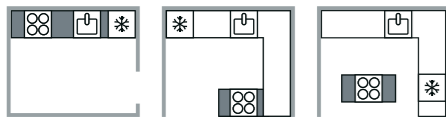

RECIRCULATION VERSION

Rear Ductless

Half-Pipe base Vent with Universal Recirculation kit

Fitting situations for U1

Fitting situations for U2

For Half-Piping bottom Vent installation, order The Universal Ducting Kit M2CKCF01